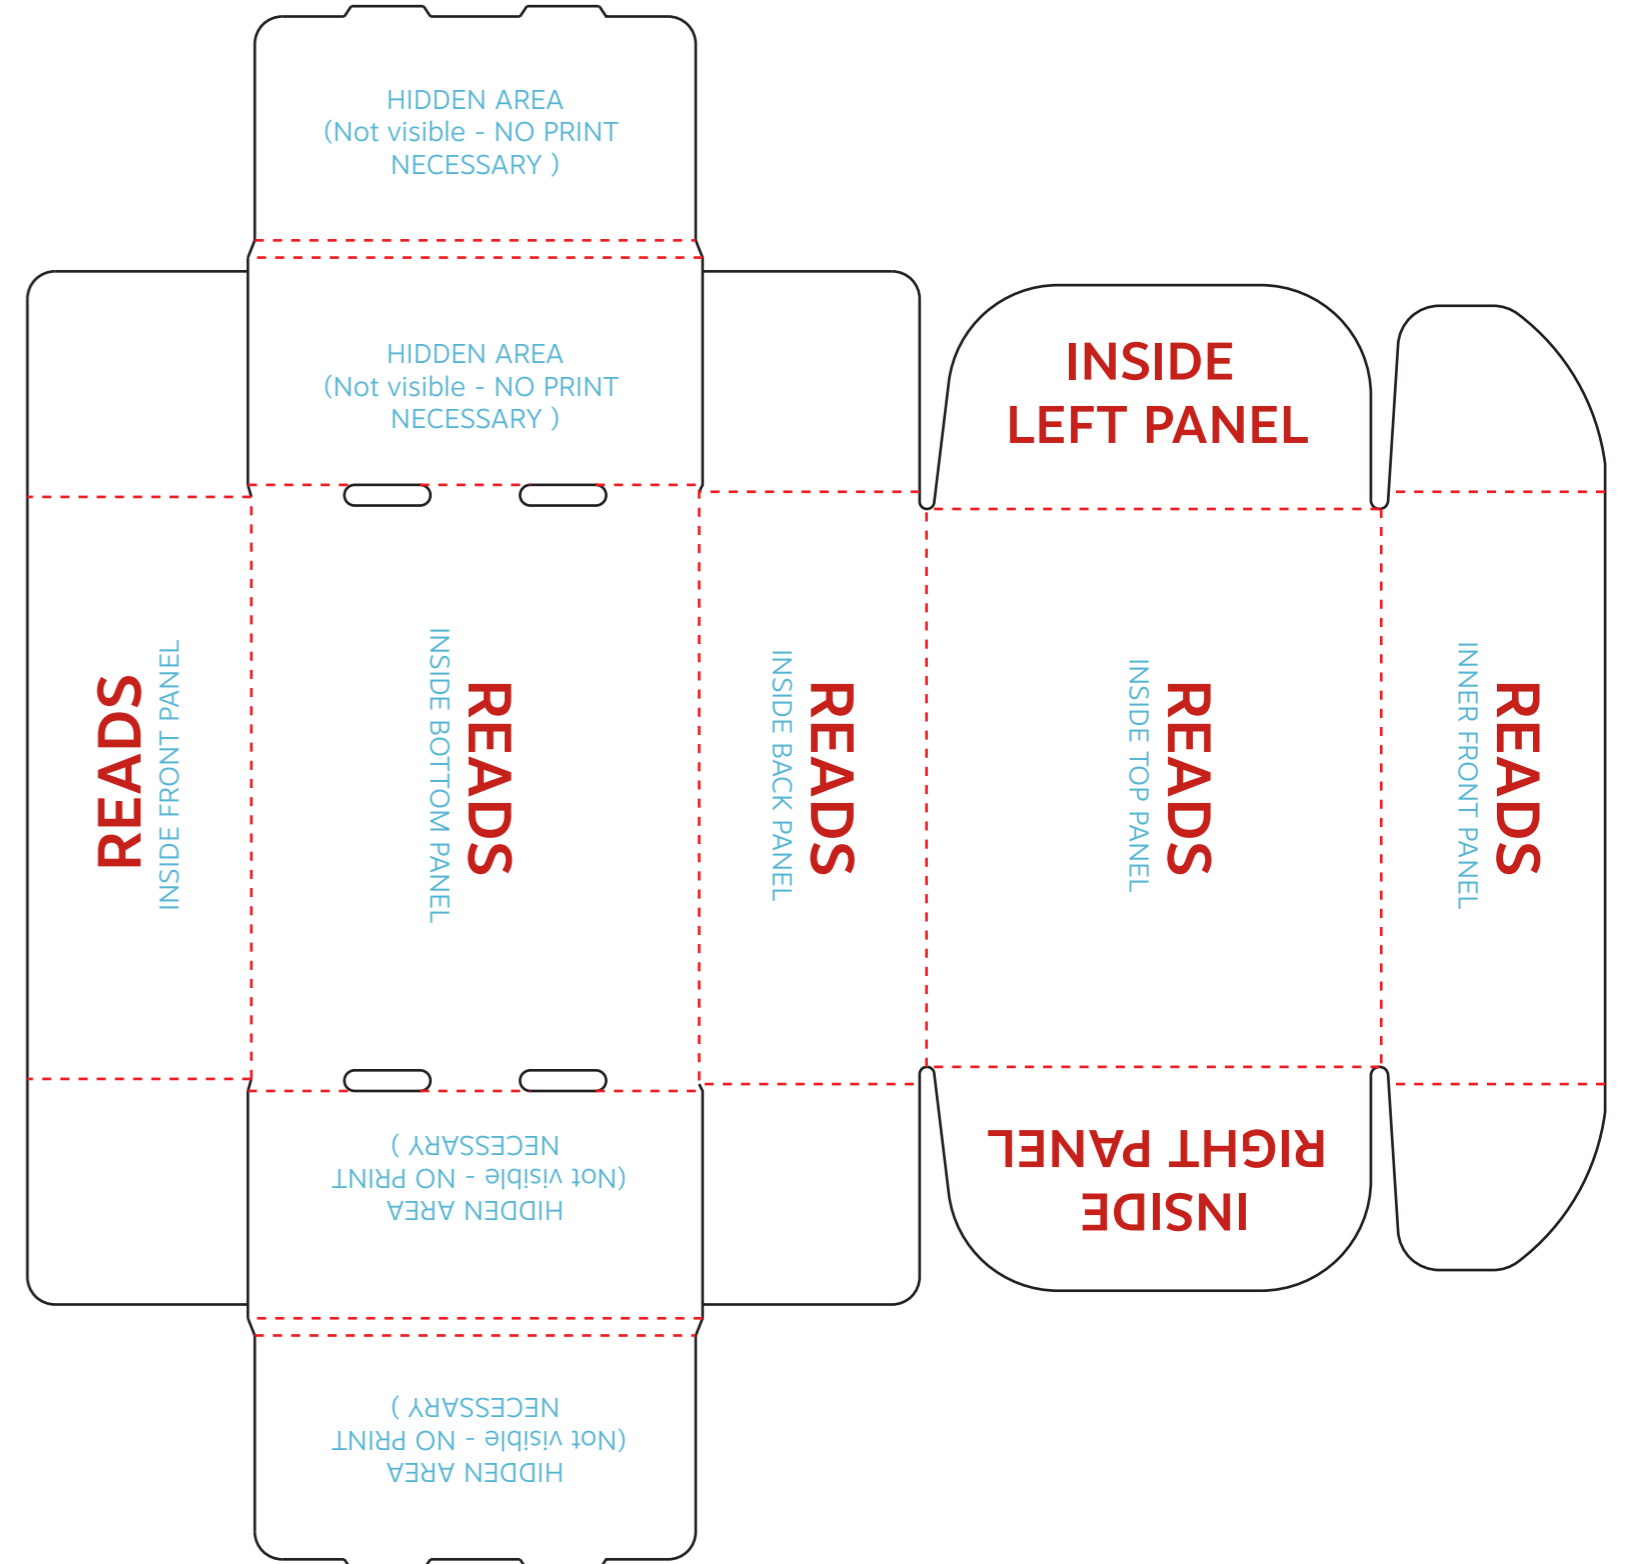

MAILER BOX

CREASE

CUT

OUTSIDE VIEW

NOTE: TEXT SHOWS
ART ORIENTATION

INSIDE VIEW

NOTE: TEXT SHOWS
ART ORIENTATION

SHIPPER BOX

OUTSIDE VIEW

CREASE

CUT

NOTE: **TEXT** SHOWS
ART ORIENTATION

GABLE BOX

OUTSIDE VIEW

NOTE: **TEXT** SHOWS
ART ORIENTATION

CREASE

CUT

RETAIL BOX

CREASE

CUT

OUTSIDE VIEW

NOTE: **TEXT** SHOWS
ART ORIENTATION

SQUARE TUBE MAILER

OUTSIDE VIEW

NOTE: **TEXT** SHOWS
ART ORIENTATION

CREASE

CUT

TRIANGLE TUBE MAILER

OUTSIDE VIEW
NOTE: **TEXT** SHOWS ART ORIENTATION

CREASE
.....
CUT

OUTSIDE TUCK MAILER

CREASE