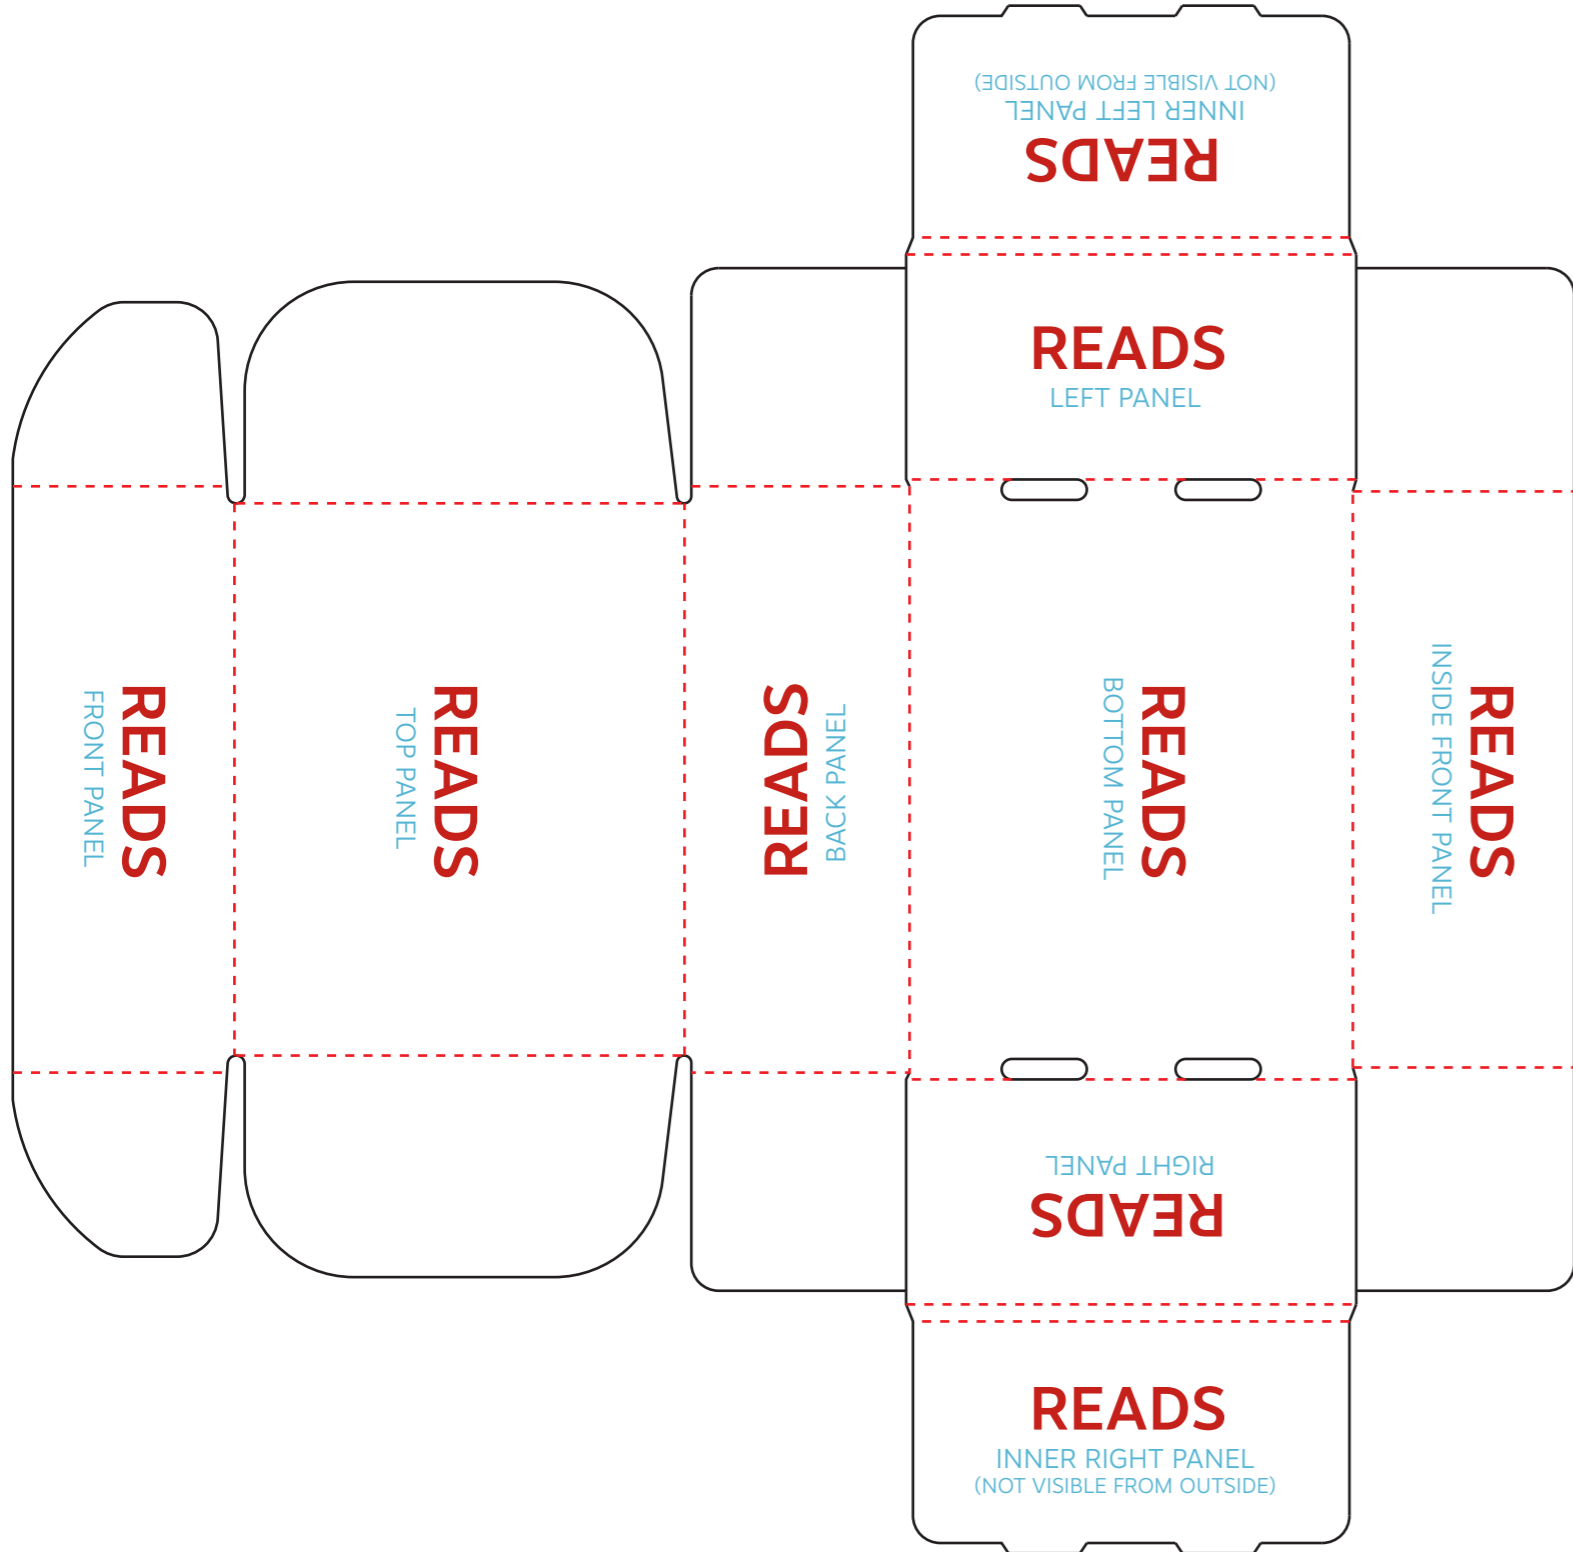

MAILER BOX

CREASE

CUT

OUTSIDE VIEW

NOTE: TEXT SHOWS
ART ORIENTATION

INSIDE VIEW

NOTE: TEXT SHOWS
ART ORIENTATION

SHIPPER BOX

OUTSIDE VIEW

CREASE

CUT

NOTE: **TEXT** SHOWS
ART ORIENTATION

GABLE BOX

OUTSIDE VIEW

NOTE: **TEXT** SHOWS
ART ORIENTATION

CREASE

CUT

RETAIL BOX

CREASE

CUT

OUTSIDE VIEW

NOTE: **TEXT** SHOWS
ART ORIENTATION

SQUARE TUBE MAILER

OUTSIDE VIEW

NOTE: **TEXT** SHOWS
ART ORIENTATION

CREASE

CUT

TRIANGLE TUBE MAILER

OUTSIDE VIEW
NOTE: **TEXT** SHOWS ART ORIENTATION

CREASE
.....
CUT

OUTSIDE TUCK MAILER

CREASE