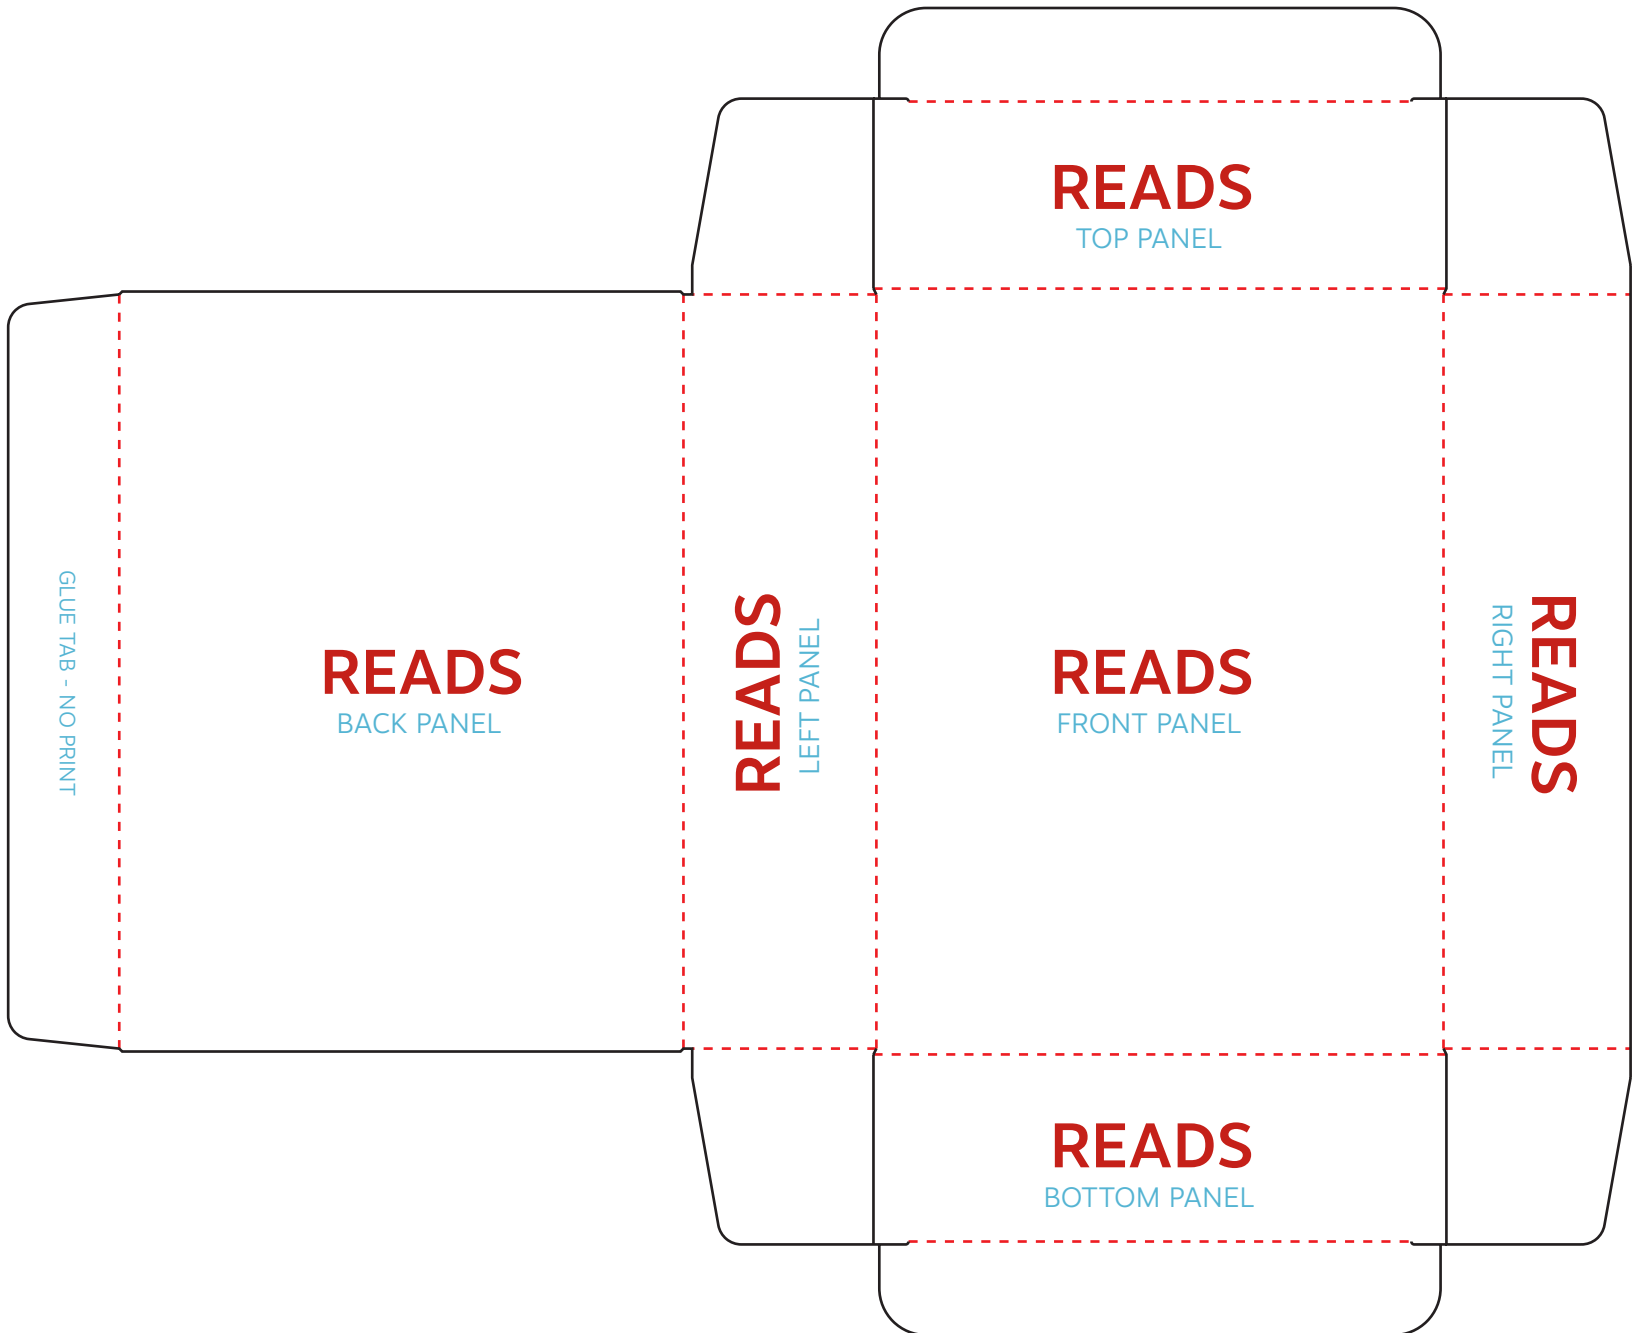

MAILER BOX

CREASE

CUT

OUTSIDE VIEW

NOTE: TEXT SHOWS
ART ORIENTATION

INSIDE VIEW

NOTE: TEXT SHOWS
ART ORIENTATION

SHIPPER BOX

OUTSIDE VIEW

CREASE

CUT

NOTE: **TEXT** SHOWS
ART ORIENTATION

GABLE BOX

OUTSIDE VIEW

NOTE: **TEXT** SHOWS
ART ORIENTATION

CREASE

CUT

RETAIL BOX

CREASE

CUT

OUTSIDE VIEW

NOTE: **TEXT** SHOWS
ART ORIENTATION

SQUARE TUBE MAILER

OUTSIDE VIEW

NOTE: **TEXT** SHOWS
ART ORIENTATION

CREASE

CUT

TRIANGLE TUBE MAILER

OUTSIDE VIEW
NOTE: **TEXT** SHOWS ART ORIENTATION

CREASE
.....
CUT

OUTSIDE TUCK MAILER

CREASE