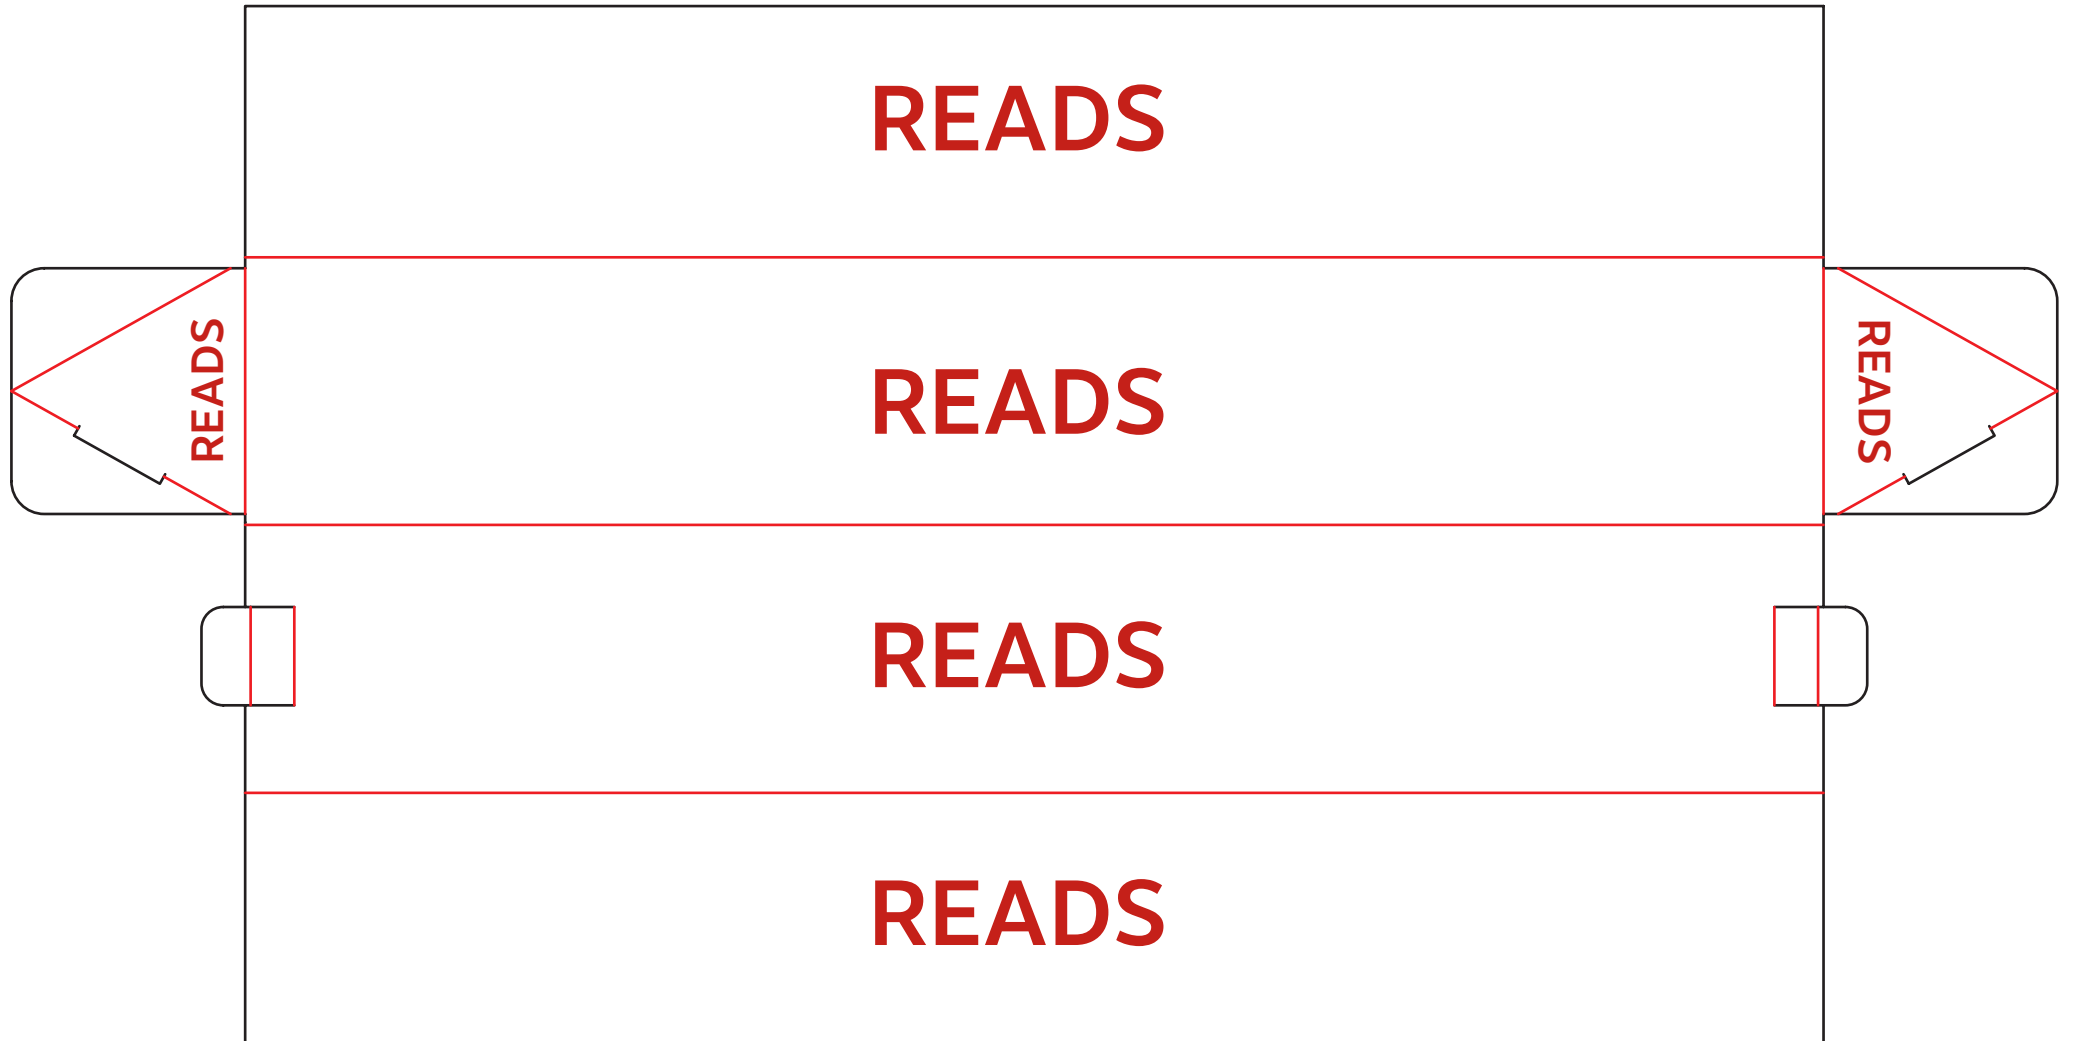

MAILER BOX

CREASE

CUT

OUTSIDE VIEW

NOTE: TEXT SHOWS
ART ORIENTATION

INSIDE VIEW

NOTE: TEXT SHOWS
ART ORIENTATION

SHIPPER BOX

OUTSIDE VIEW

CREASE

CUT

NOTE: **TEXT** SHOWS
ART ORIENTATION

GABLE BOX

OUTSIDE VIEW

NOTE: **TEXT** SHOWS
ART ORIENTATION

CREASE

CUT

RETAIL BOX

CREASE

CUT

OUTSIDE VIEW

NOTE: **TEXT** SHOWS
ART ORIENTATION

SQUARE TUBE MAILER

OUTSIDE VIEW

NOTE: **TEXT** SHOWS
ART ORIENTATION

CREASE

CUT

TRIANGLE TUBE MAILER

OUTSIDE VIEW
NOTE: **TEXT** SHOWS ART ORIENTATION

CREASE
.....
CUT

OUTSIDE TUCK MAILER

CREASE