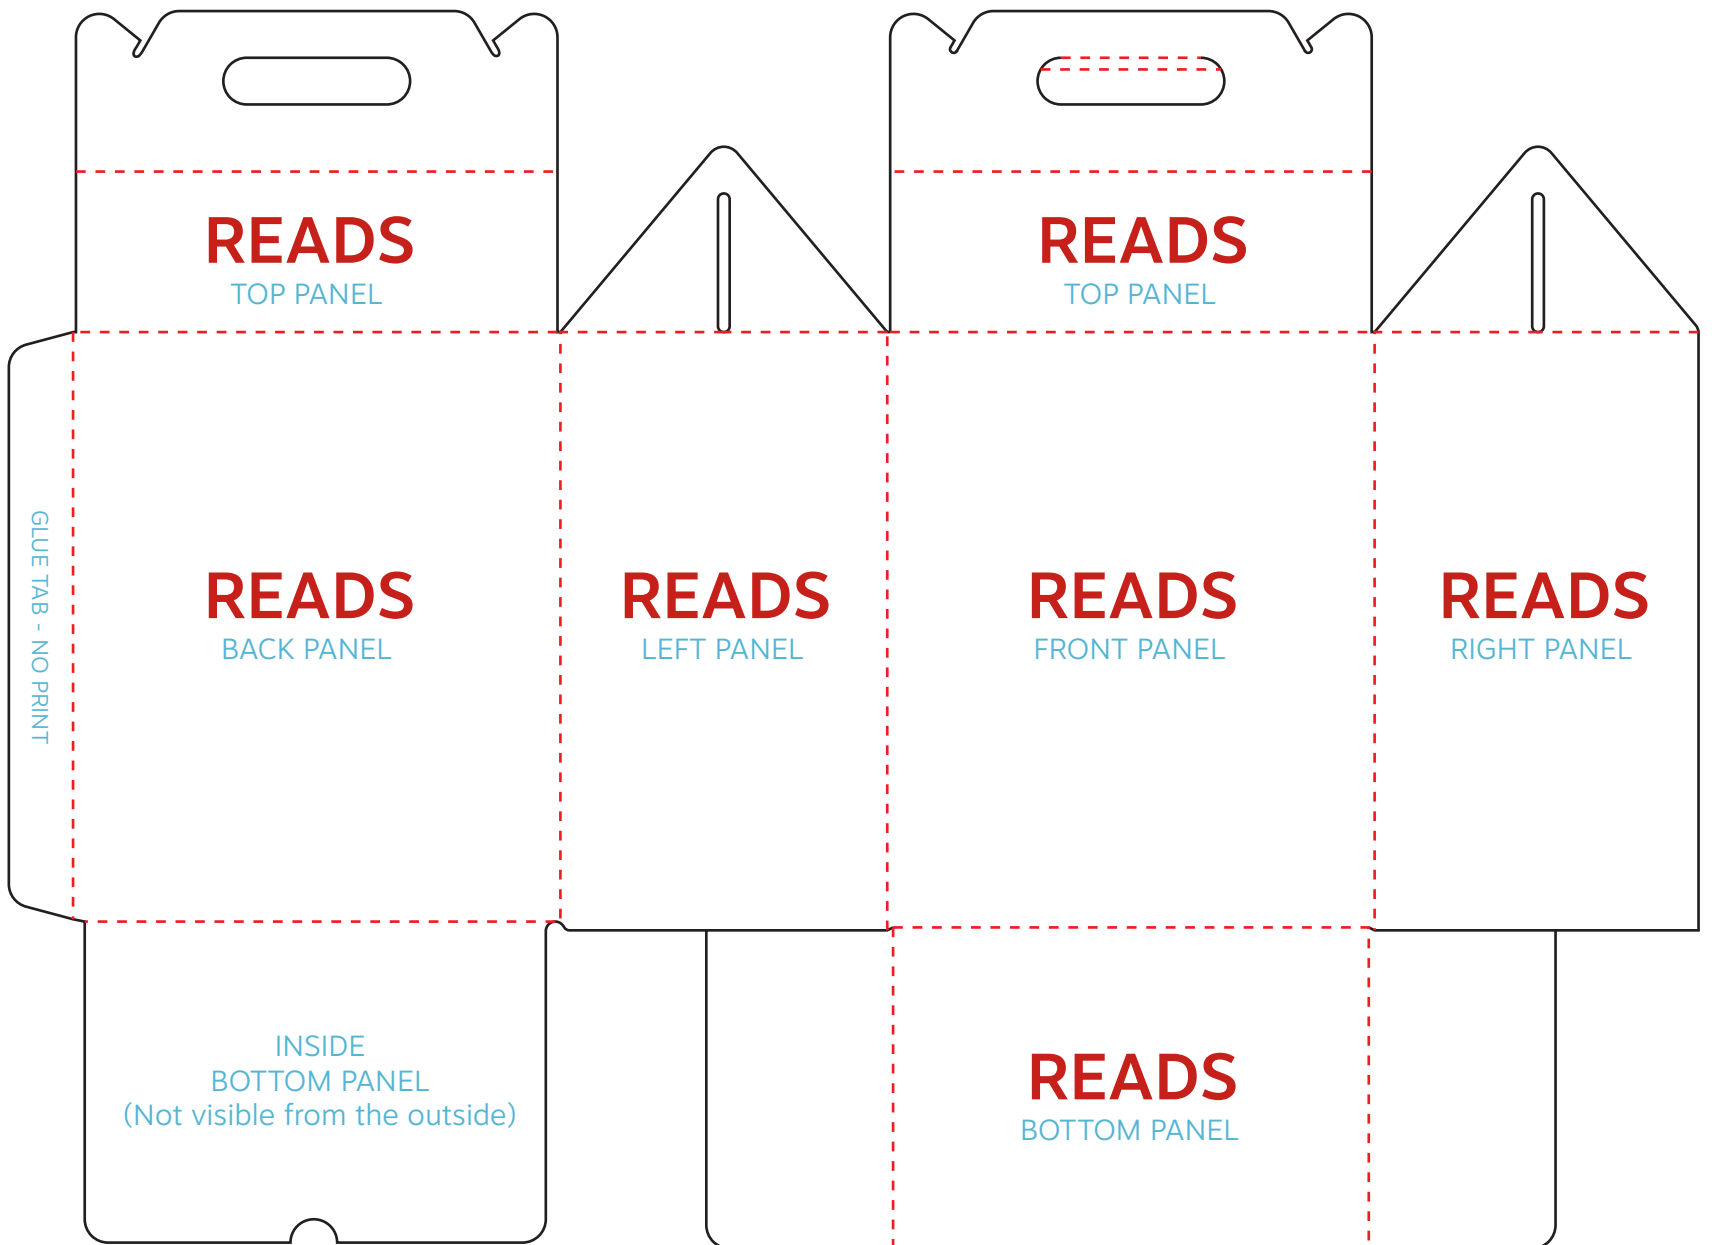

MAILER BOX

CREASE

CUT

OUTSIDE VIEW

NOTE: TEXT SHOWS
ART ORIENTATION

INSIDE VIEW

NOTE: TEXT SHOWS
ART ORIENTATION

SHIPPER BOX

OUTSIDE VIEW

CREASE

CUT

NOTE: **TEXT** SHOWS
ART ORIENTATION

GABLE BOX

OUTSIDE VIEW

NOTE: **TEXT** SHOWS
ART ORIENTATION

CREASE

CUT

RETAIL BOX

CREASE

CUT

OUTSIDE VIEW

NOTE: **TEXT** SHOWS
ART ORIENTATION

SQUARE TUBE MAILER

OUTSIDE VIEW

NOTE: **TEXT** SHOWS
ART ORIENTATION

CREASE

CUT

TRIANGLE TUBE MAILER

OUTSIDE VIEW
NOTE: **TEXT** SHOWS ART ORIENTATION

CREASE
.....
CUT

OUTSIDE TUCK MAILER

CREASE