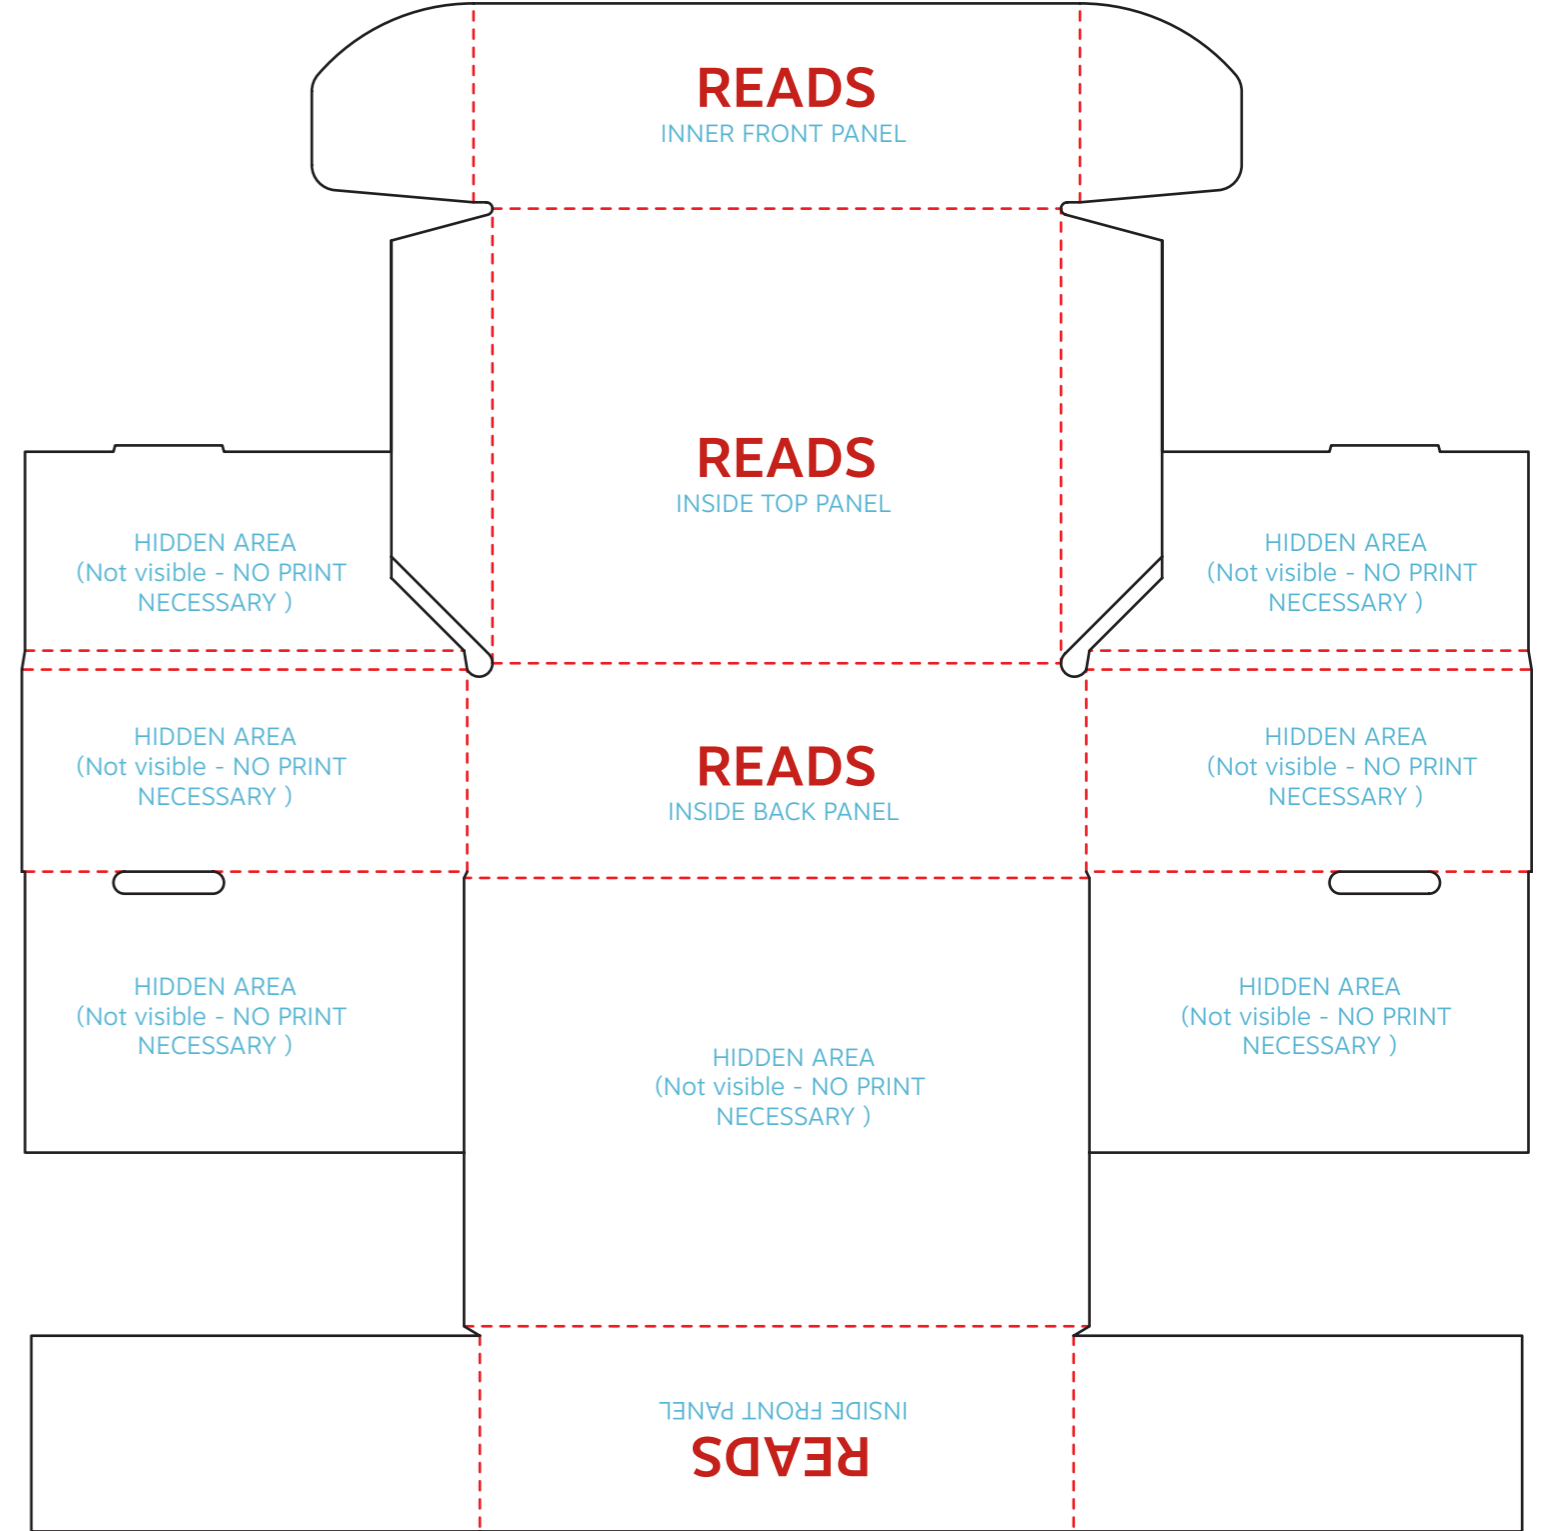

OUTSIDE TUCK MAILER

CREASE

CUT

OUTSIDE VIEW

NOTE: TEXT SHOWS
ART ORIENTATION

INSIDE VIEW

NOTE: TEXT SHOWS
ART ORIENTATION