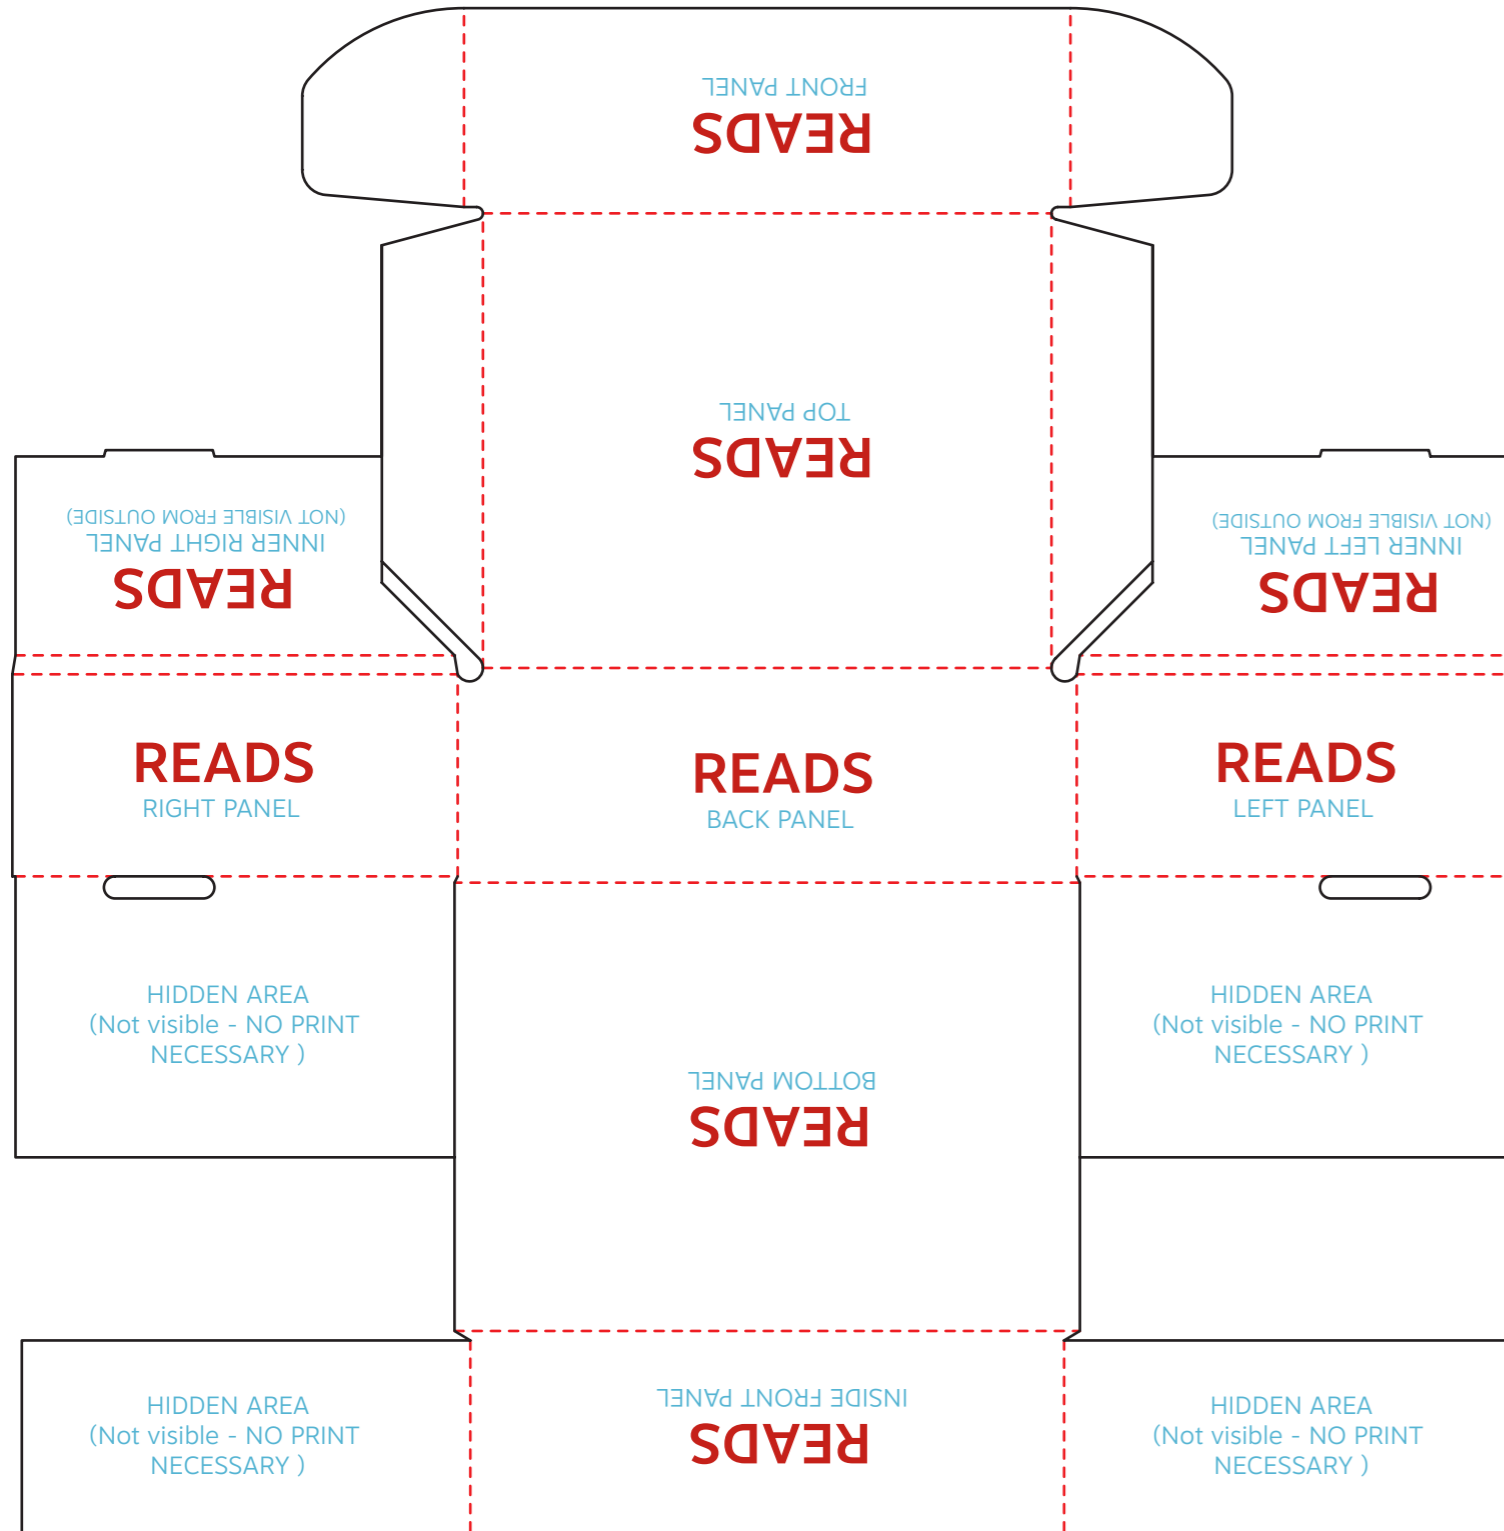

OUTSIDE TUCK MAILER

CREASE

CUT

OUTSIDE VIEW

NOTE: TEXT SHOWS
ART ORIENTATION

INSIDE VIEW

NOTE: TEXT SHOWS
ART ORIENTATION