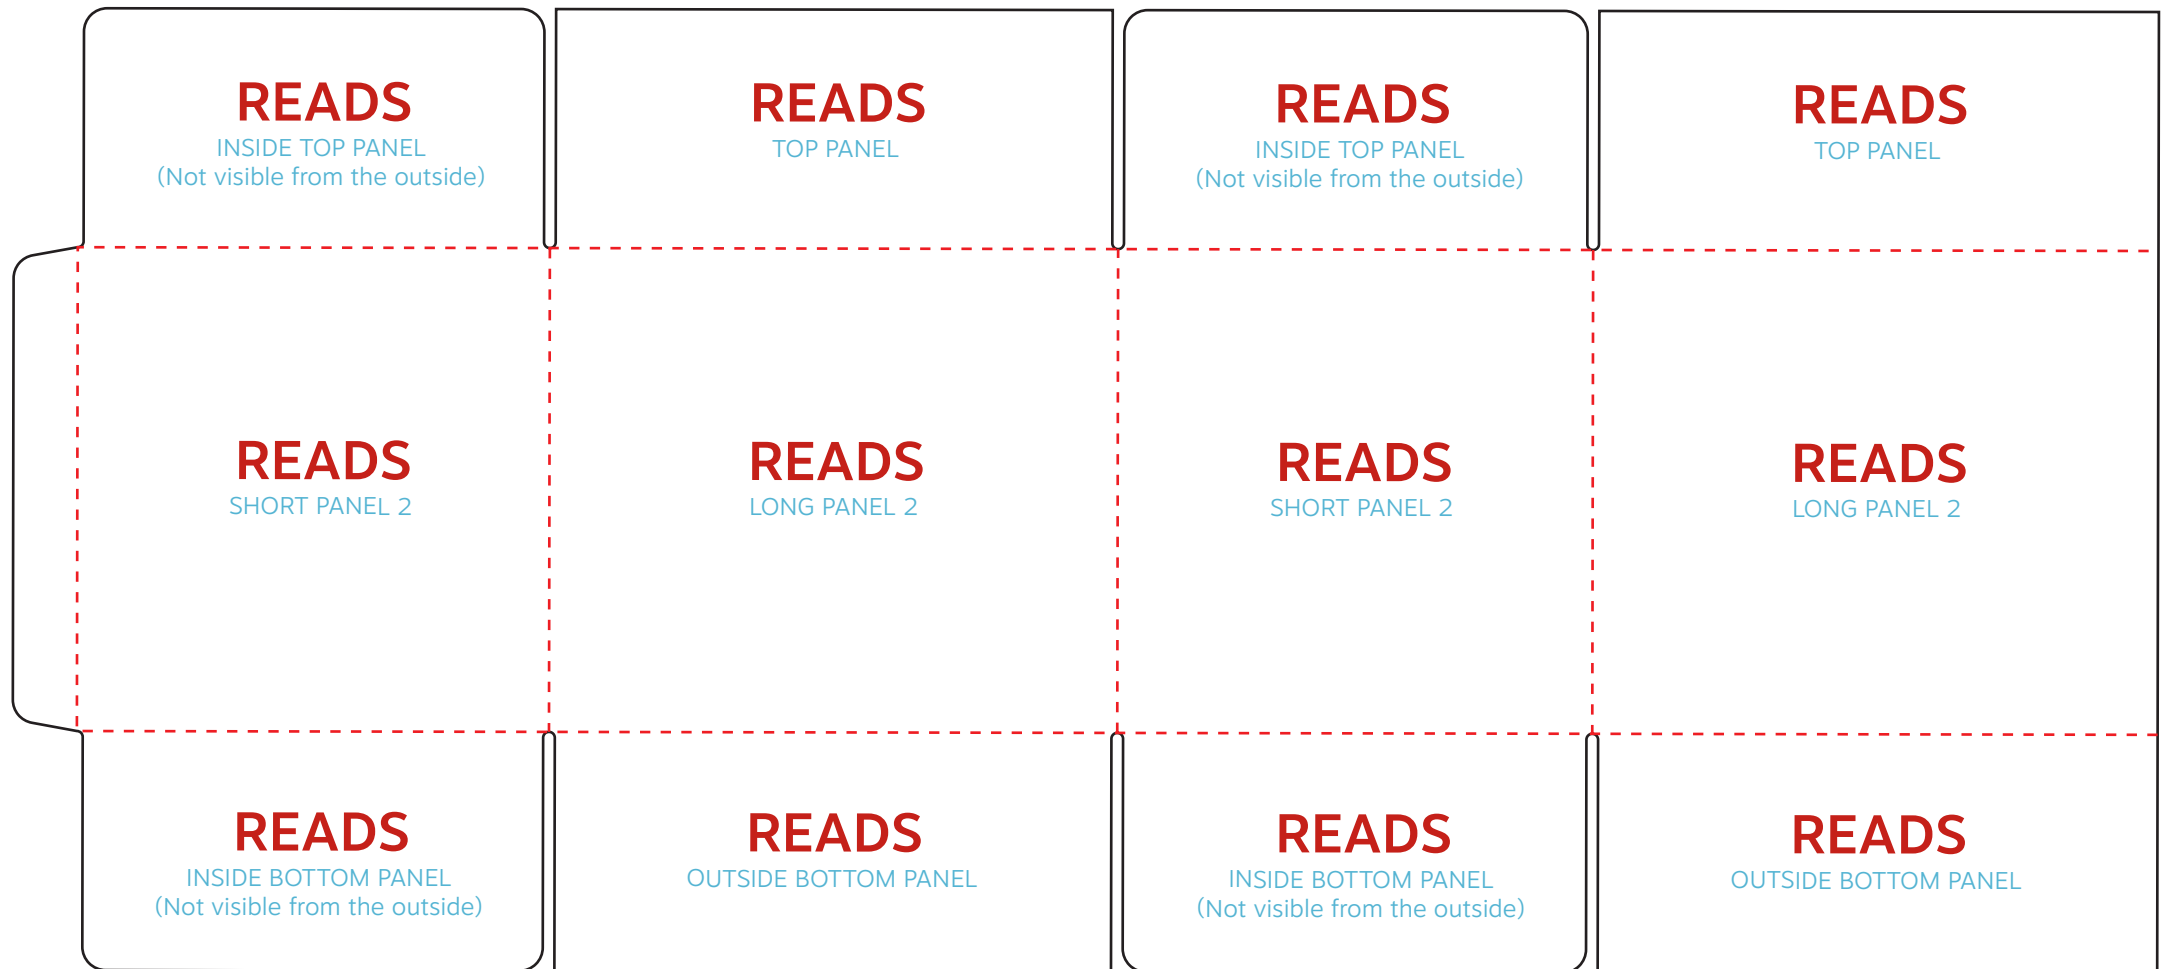

MAILER BOX

CREASE

CUT

OUTSIDE VIEW

NOTE: TEXT SHOWS
ART ORIENTATION

INSIDE VIEW

NOTE: TEXT SHOWS
ART ORIENTATION

SHIPPER BOX

OUTSIDE VIEW

CREASE

CUT

NOTE: **TEXT** SHOWS
ART ORIENTATION

GABLE BOX

OUTSIDE VIEW

NOTE: **TEXT** SHOWS
ART ORIENTATION

CREASE

CUT

RETAIL BOX

CREASE

CUT

OUTSIDE VIEW

NOTE: **TEXT** SHOWS
ART ORIENTATION

SQUARE TUBE MAILER

OUTSIDE VIEW

NOTE: **TEXT** SHOWS
ART ORIENTATION

CREASE

CUT

TRIANGLE TUBE MAILER

OUTSIDE VIEW
NOTE: **TEXT** SHOWS ART ORIENTATION

CREASE
.....
CUT

OUTSIDE TUCK MAILER

CREASE