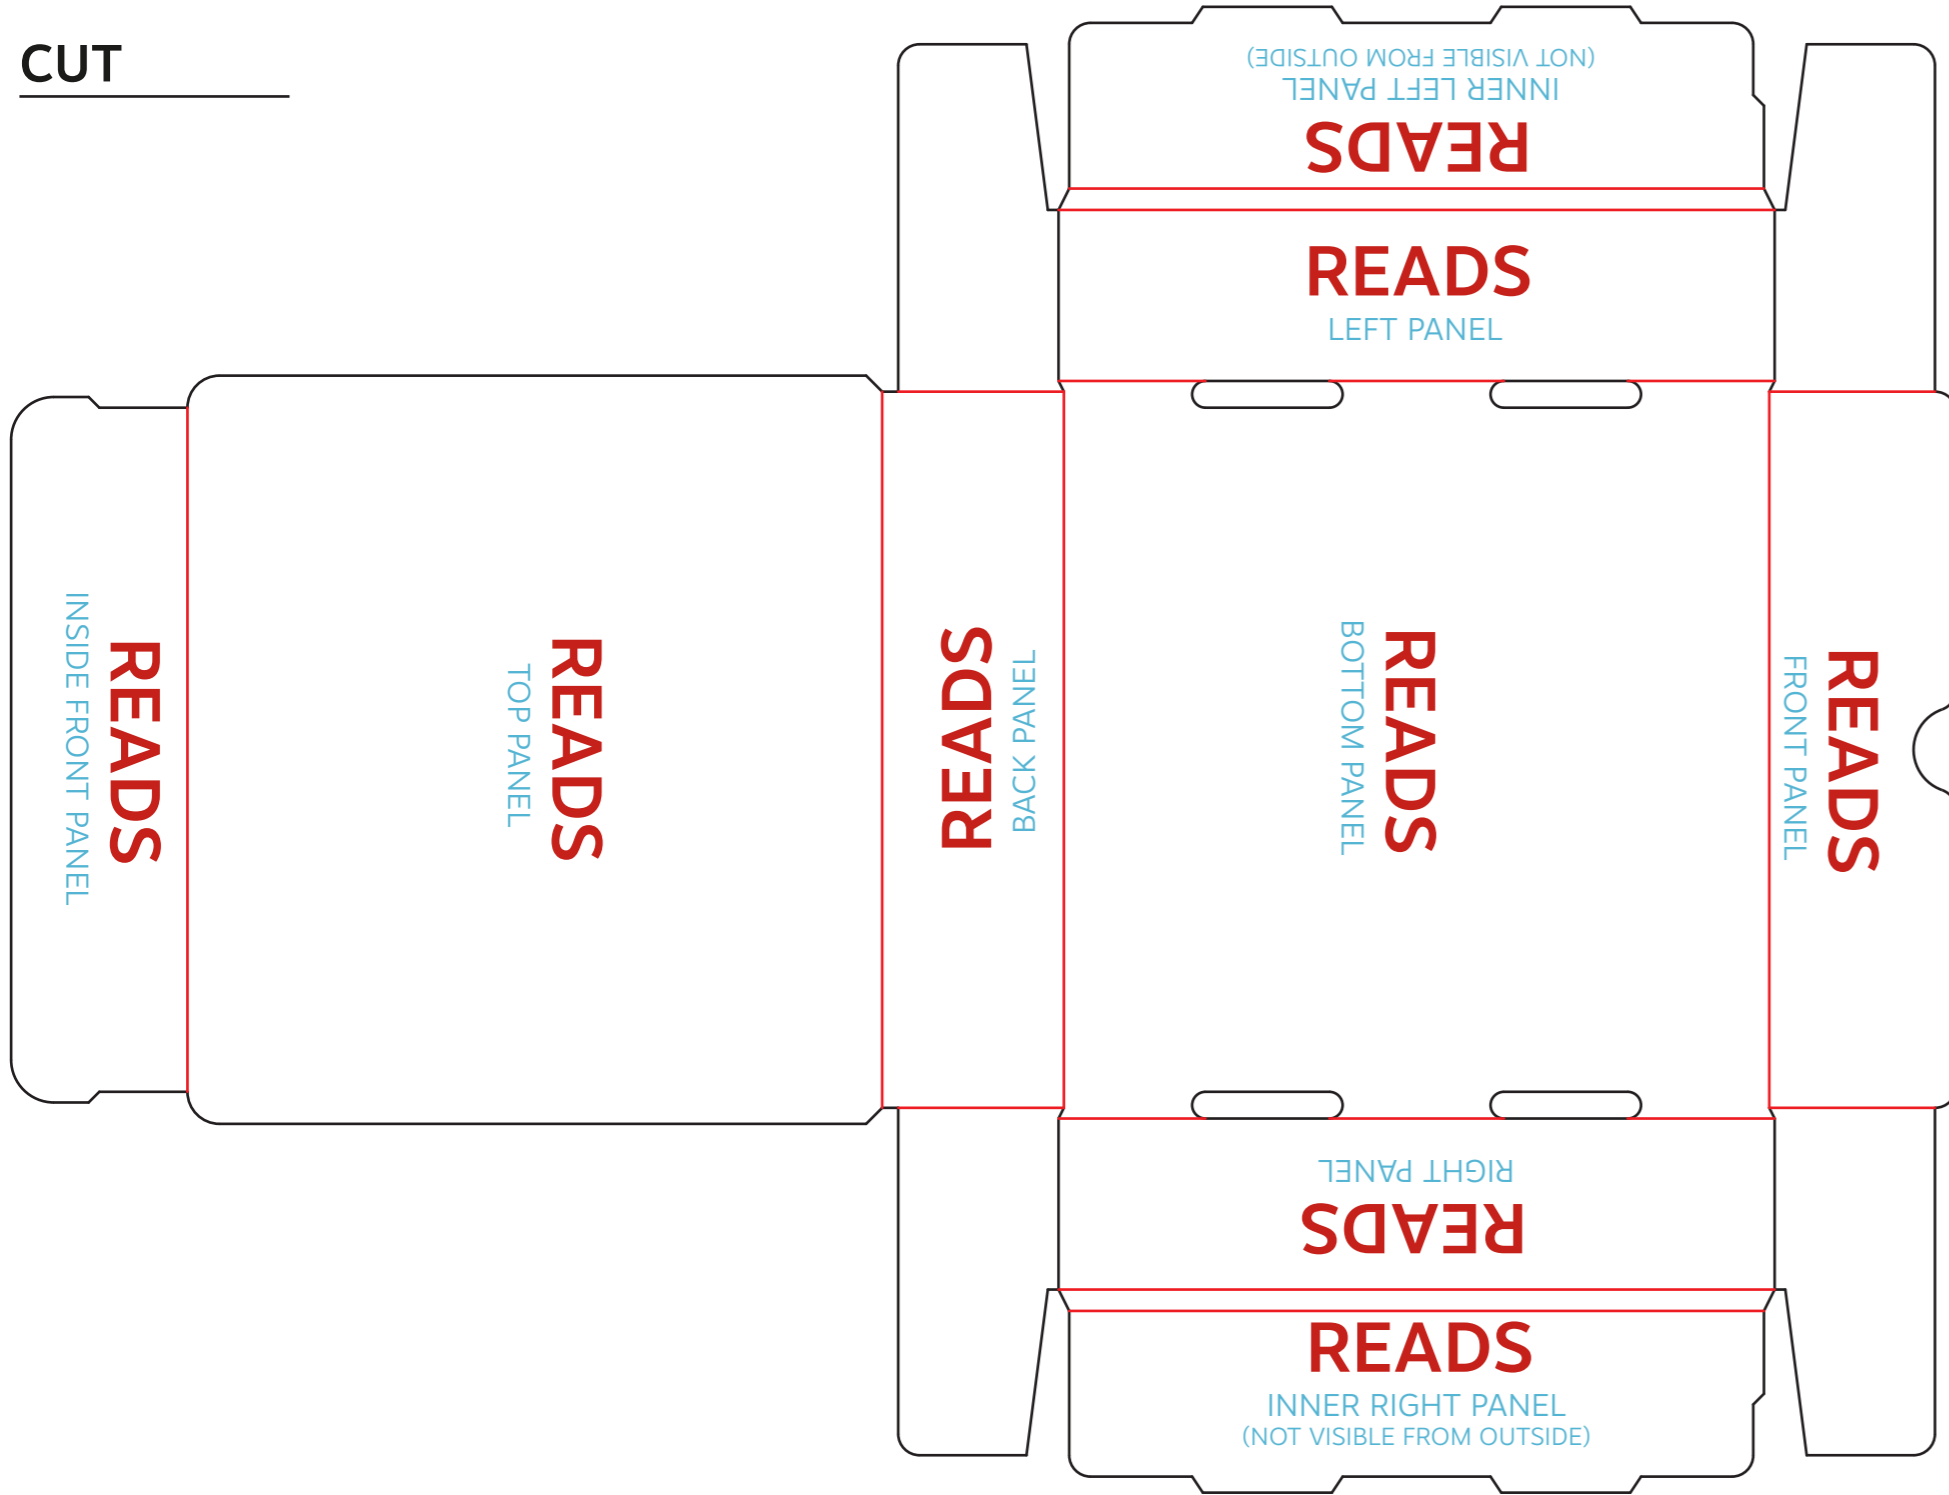

LITERATURE MAILER

OUTSIDE VIEW

NOTE: **TEXT** SHOWS ART ORIENTATION

CREASE

CUT